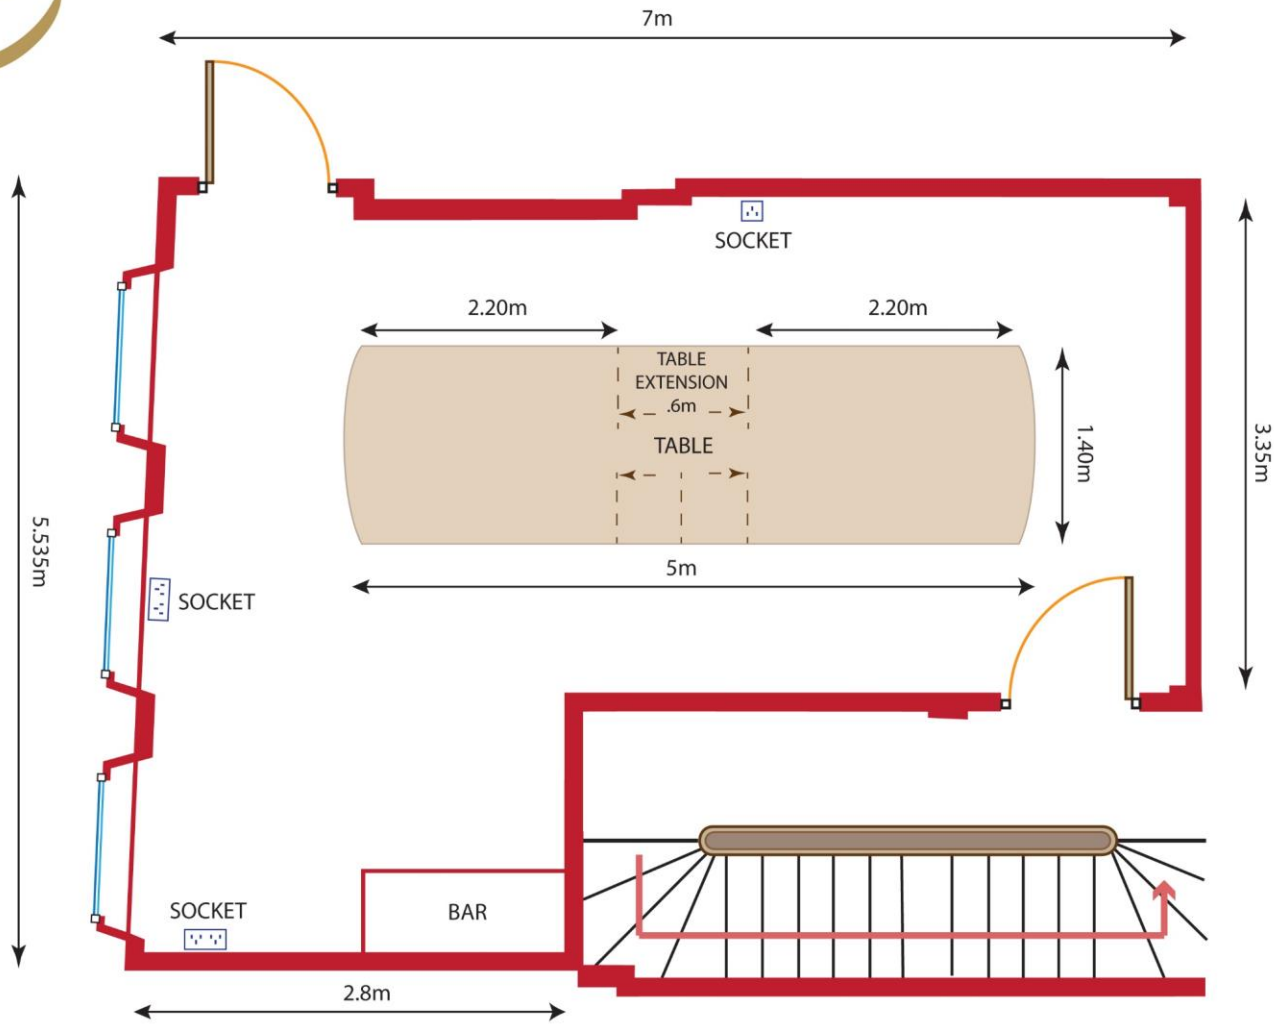

Rules[®]

SECOND FLOOR

Rules[®]

ROOM HEIGHT 2.7m

SECOND FLOOR, GRAHAM GREENE ROOM

Rules[®]

SECOND FLOOR, JOHN BETJEMAN ROOM

Rules

SECOND FLOOR OVERVIEW