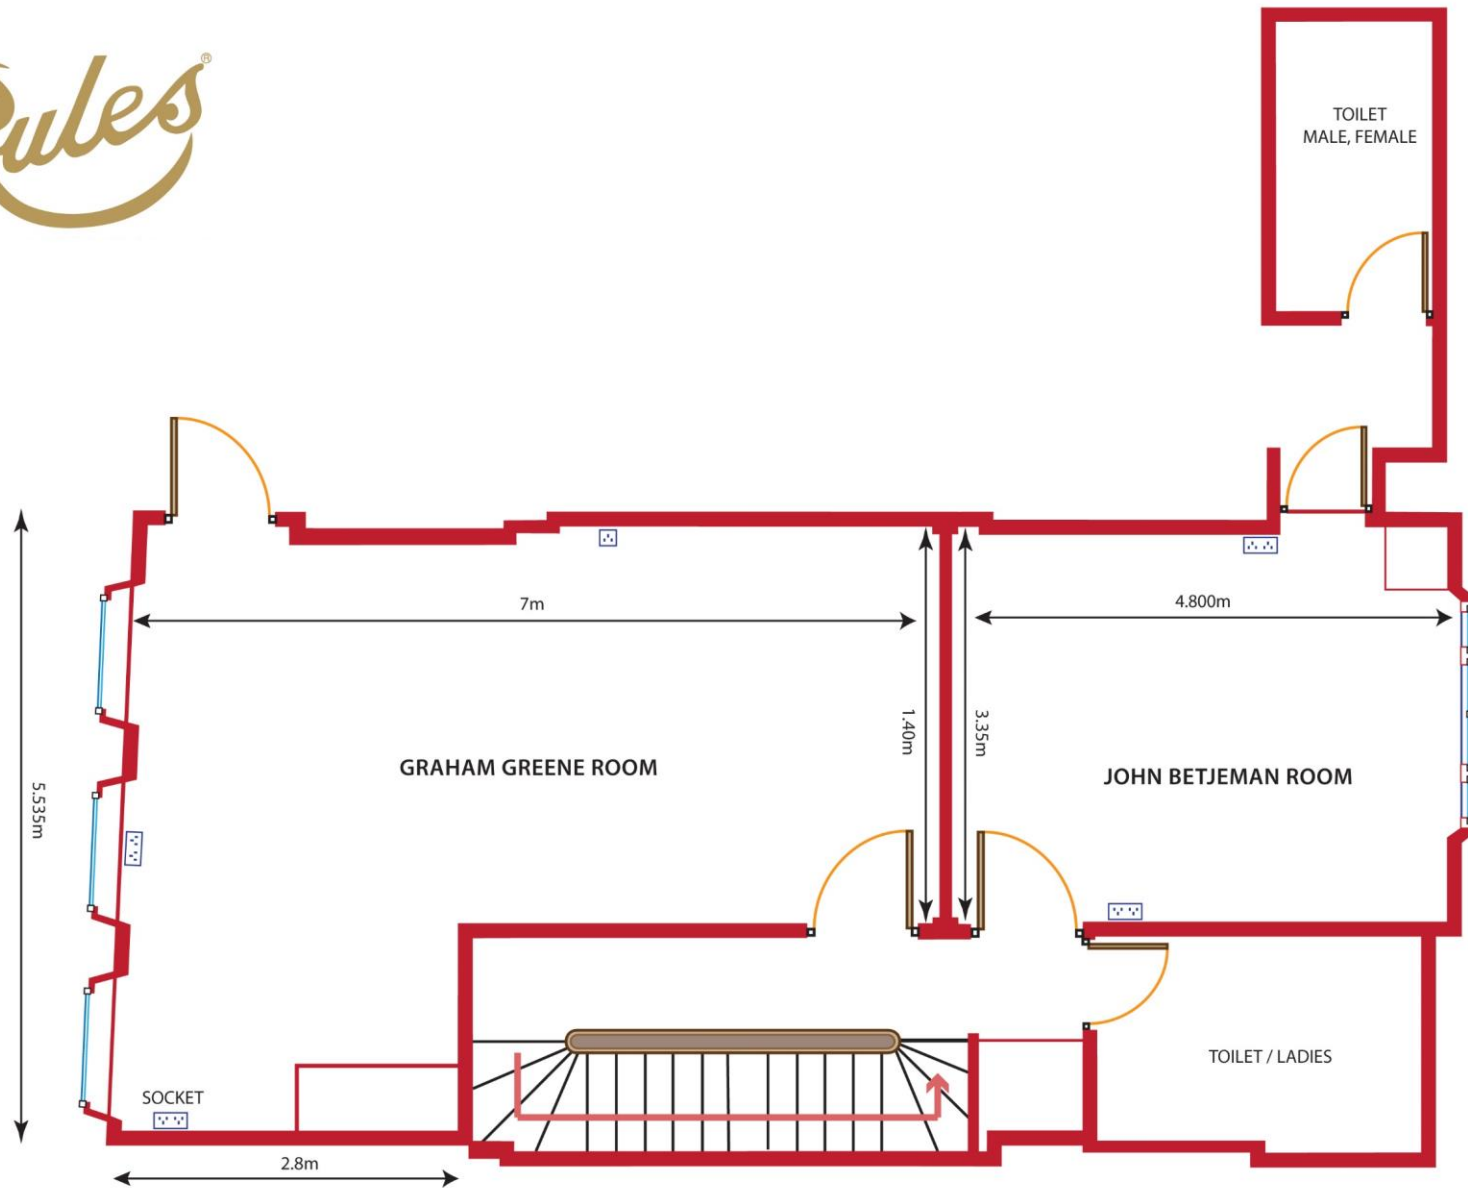

Rules[®]

SECOND FLOOR

Rules[®]

ROOM HEIGHT 2.7m

SECOND FLOOR, GRAHAM GREENE ROOM

Rules[®]

SECOND FLOOR, JOHN BETJEMAN ROOM

Rules

SECOND FLOOR OVERVIEW